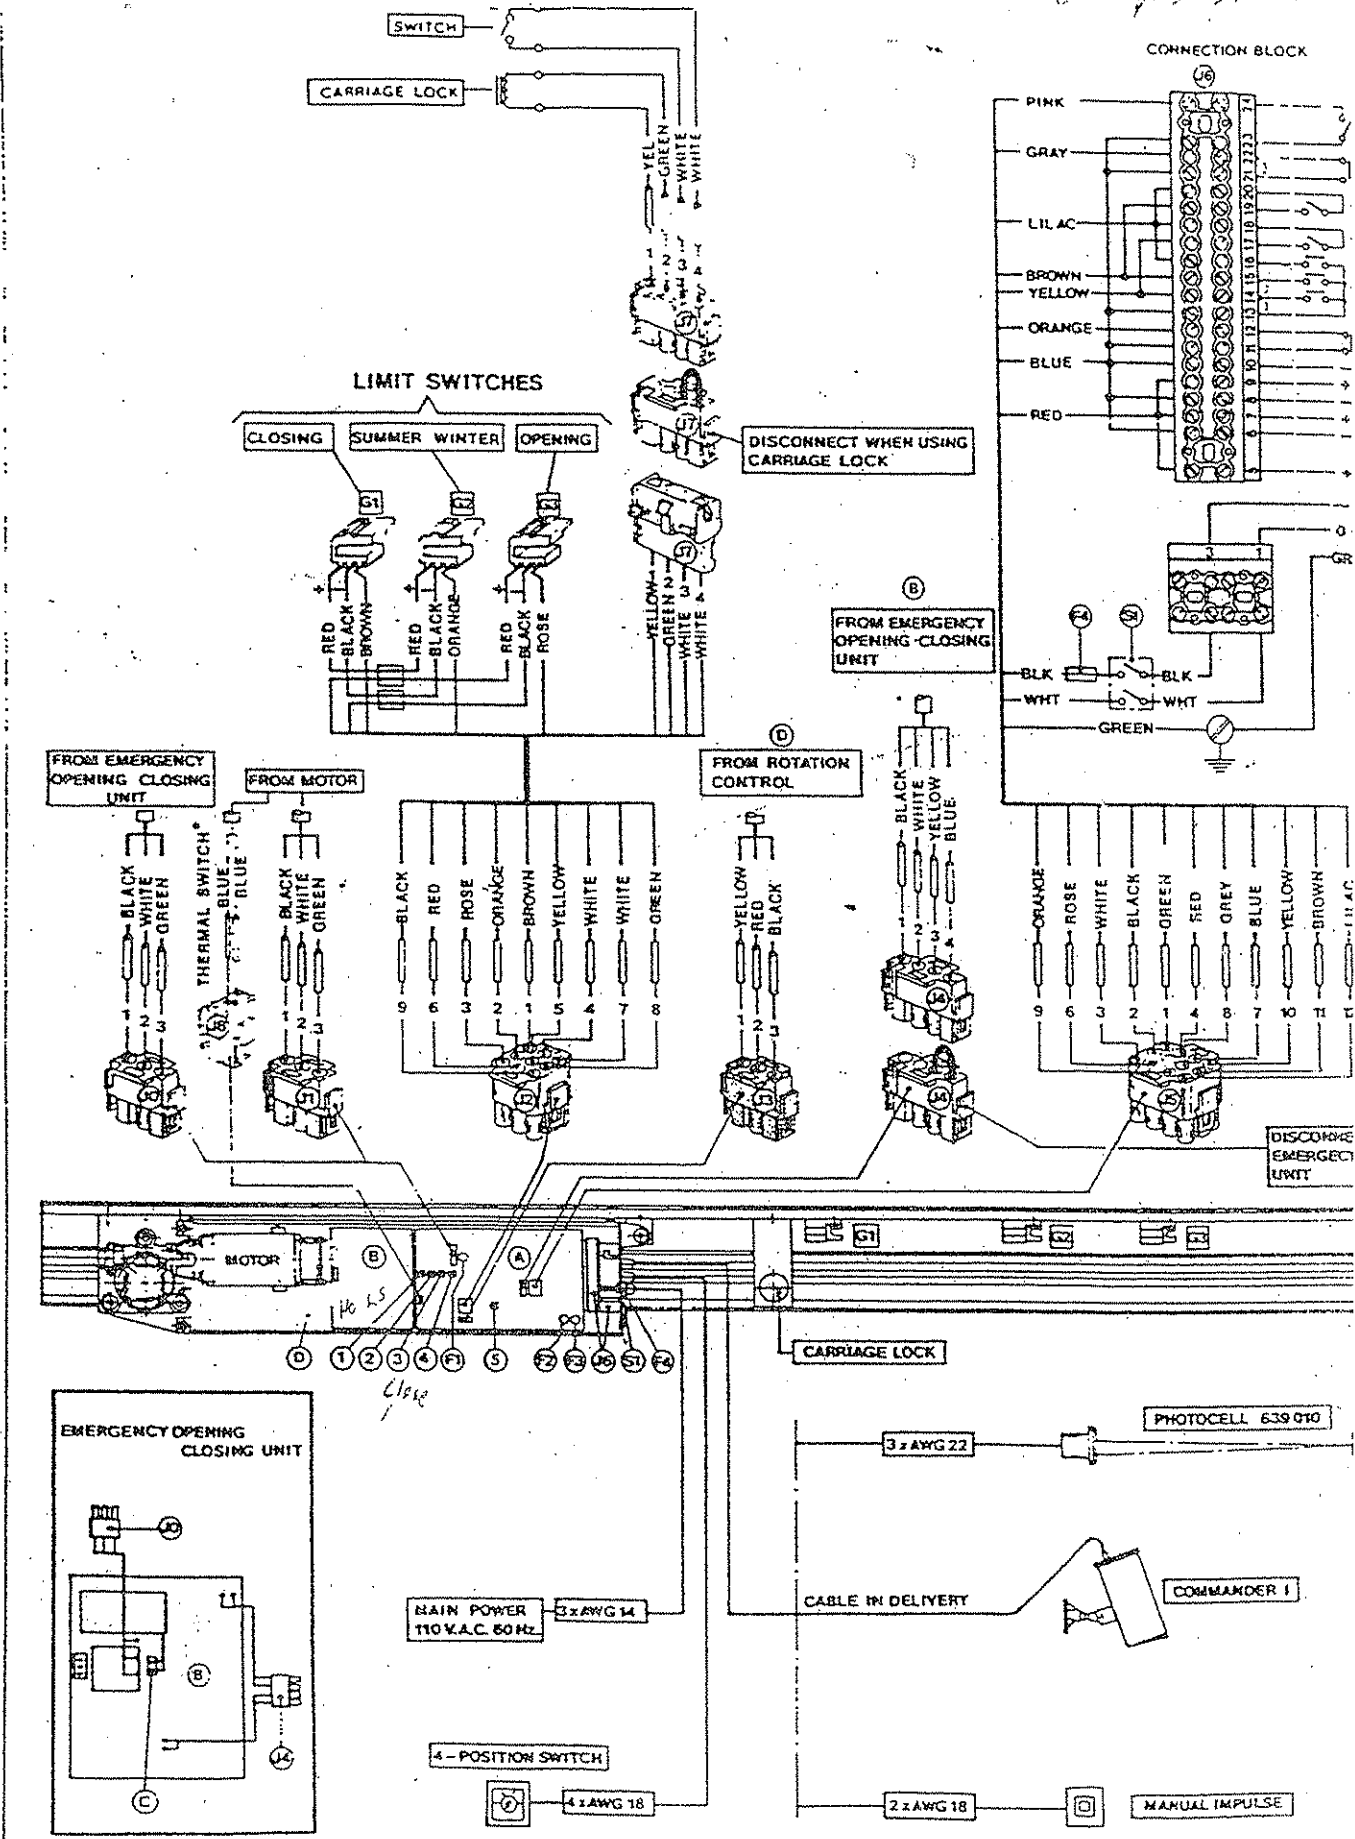

3-series  
12VDC

Brown and Black  
changes stripes

110 V.A.C. 60Hz

Close