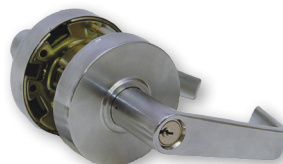

Manual Door Hardware Manufactured by Door Controls USA, Inc.

EXIT DEVICE

SURFACE MOUNT CLOSER

VISION KIT

- Closers » surface mount and overhead concealed
- Hinges » butt and continuous
- Handles » lever sets and paddle panics
- Exit devices » concealed/ surface vertical rod and rim
- Locks » mortise and more!

CONTINUOUS HINGE

BUTT HINGE

LEVER SET

BULK PRICING AVAILABLE

FULLY STOCKED INVENTORY IN NORTH CAROLINA & TEXAS

CALL FOR PRICING

QUICK SHIPMENT

DCU004_022420