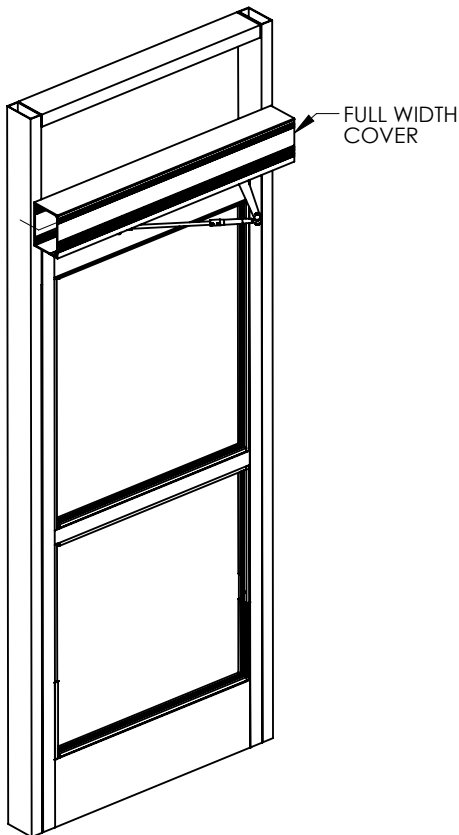

Door Controls USA

800-437-3667

Fax 800-356-8858

www.DoorControlsUSA.com

ARCHITECTURAL DETAILS

DC4000
AUTOMATIC SWING DOOR OPERATORS

**VERTICAL SECTION A-A
OUTSWING ARM VIEW**

**VERTICAL SECTION A-A
INSWING ARM VIEW**

**VERTICAL SECTION A-A
PARALLEL ARM VIEW**