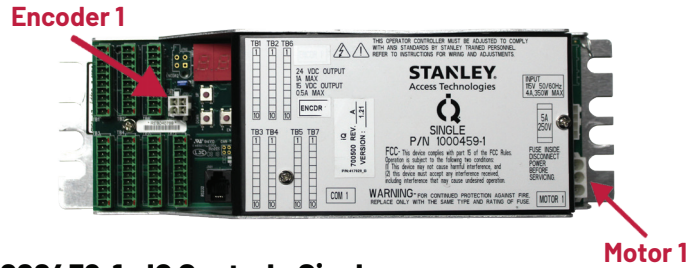

# Order Guide Based on Application

Due to high demand and low core inventory on the Stanley MC521 yellow, Pro, and IQ controls, when purchasing please ensure you order the correct control based on your application as we require the same product back as a core return unless otherwise specified.

**R1000459 - IQ Control - Dual**

**R1000459-1 - IQ Control - Single**

Type	Application	Series
Swinging Door	Pair/Dual Egress	MagicSwing/MagicForce
Sliding Door	Bipart	Double Diamond
Sliding Door	Bipart	Cart Door