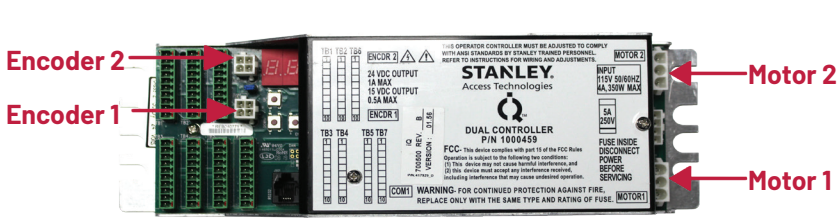

# Order Guide Based on Application

Due to high demand and low core inventory on the Stanley MC521 yellow, Pro, and IQ controls, when purchasing please ensure you order the correct control based on your application as we require the same product back as a core return unless otherwise specified.

**R1000459 - IQ Control - Dual**

**R1000459-1 - IQ Control - Single**

Type	Application	Series
Swinging Door	Pair/Dual Egress	MagicSwing/MagicForce
Sliding Door	Bipart	Double Diamond
Sliding Door	Bipart	Cart Door

Type	Application	Series
Swinging Door	Single	MagicSwing/MagicForce
Sliding Door	Single Slide	Duraglide
Sliding Door	Bipart	Duraglide

**R185000 - MC521 Digital Control Dual**

**R185000-1 - MC521 Digital Control - Single**