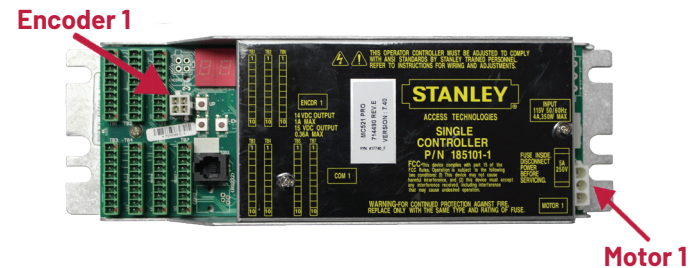

R185101-1 - MC521 Pro Control - Single

Type	Application	Series
Swinging Door	Pair/Dual Egress	MagicSwing/MagicForce
Sliding Door	Bipart	Double Diamond
Sliding Door	Bipart	Cart Door

Type	Application	Series
Swinging Door	Single	MagicSwing/MagicForce
Sliding Door	Single Slide	Duraglide
Sliding Door	Bipart	Duraglide